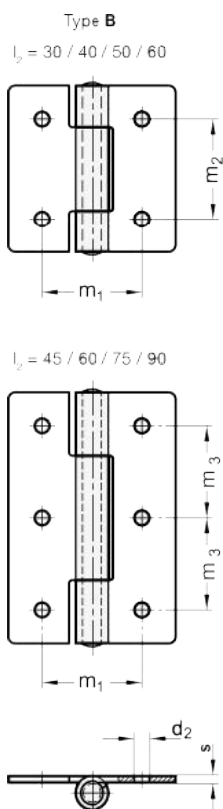

Article number: 20136NI3045B

Description: E+G Stainless steel hinge-136-NI-30-45-B

Measures

$d_1 = 3$

$d_2 = 3.2$

$l_1 = 30$

$l_2 = 45$

$m_1 = 18$

$m_2 = -$

$m_3 = 16.5$

$s = 1.5$

Weight in (g) = 21